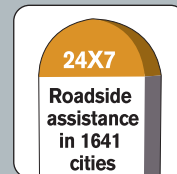

KEY FEATURES

Features	XE	XL	XV	XV Safety
Exterior				
Body Colour Bumper	•	•	•	•
Front Sporty Bumper	-	•	•	•
Outside Door Mirror Body Colour	-	-	•	•
O/S Door Handle Body Colour	-	-	•	•
Full Wheel Cover	-	-	•	•
Outside Rear View Mirror	R	L+R	L+R	L+R
Comfort and Convenience				
Power Steering	•	•	•	•
Manual A/C	•	•	•	•
Tilt Steering	•	•	•	•
Power Window Front	-	•	•	•
Power Window Rear	-	-	•	•
Remote Keyless Entry	-	-	•	•
Audio w/ AM/FM Aux-in and USB	-	-	•	•
Front Speakers	-	-	•	•
Rear Speakers	-	-	-	•
Internally Adjustable ORVM	-	•	•	•
Passenger Side Vanity Mirror	-	-	•	•
Tachometer	-	-	•	•
Semi Drive Computer	•	•	•	•
Adjustable Rear Headrest	-	•	•	•
Rear Parcel Shelf	-	-	•	•
Assist Grip	-	•	•	•
12V Power Outlet	-	•	•	•
Safety				
Driver Airbag	-	-	-	•
Passenger Airbag	-	-	-	•
Immobilizer	•	•	•	•
ABS + EBD + BA	-	-	-	•
Driver Seat Belt Warning Indicator	-	-	-	•
Door Ajar Warning Indicator	-	-	-	•
Central Door Locking	-	•	•	•
Speed Sensing Auto Door Lock	-	•	•	•
Follow me Home Lamps	•	•	•	•
Low Fuel Level Warning Indicator	•	•	•	•
Headlight On Warning Indicator	•	•	•	•
Key Remove Warning Indicator	•	•	•	•