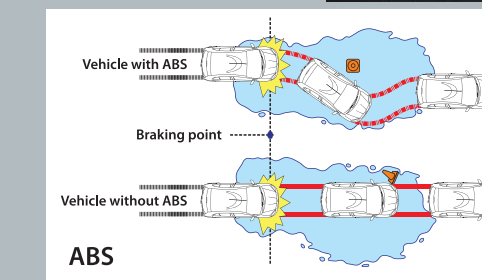

ACTIVE SAFETY PACK:

Micra Active is equipped with a driver and passenger side SRS (Supplemental Restraint System) airbag that deploys automatically in the event of a severe frontal impact to minimise injury risk.